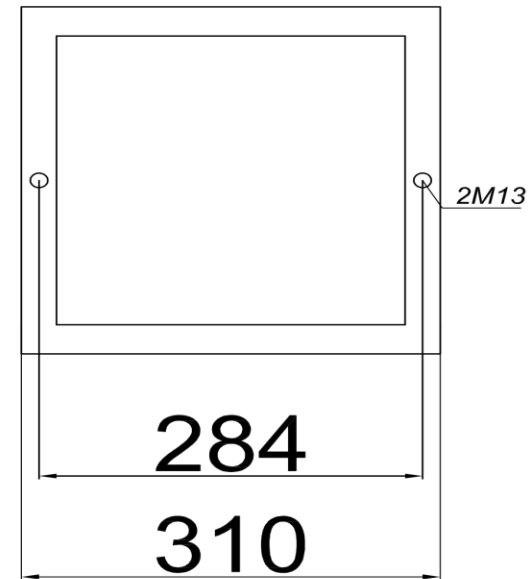

Assembly hole
dimensions

ECOMAT 100 Pellet burner