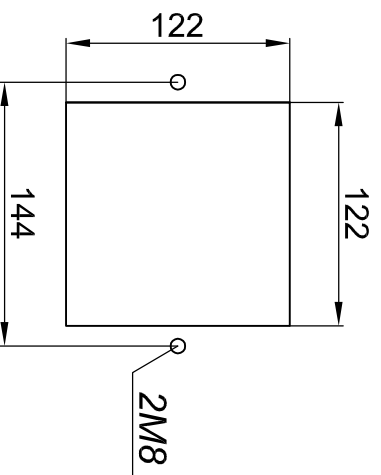

*Assembly hole
dimensions*

ECOMAT25 Pellet burner