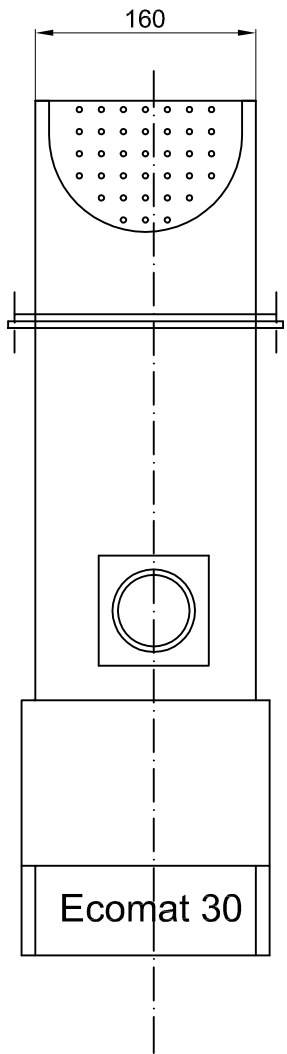

ECOMAT30 Pellet burner

*Assembly hole
dimensions*