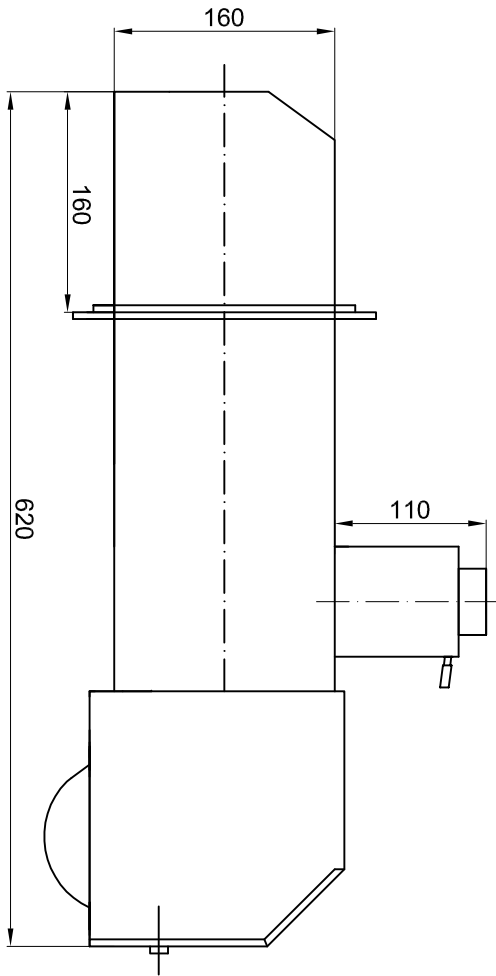

ECOMAT30 Pellet burner

*Assembly hole
dimensions*