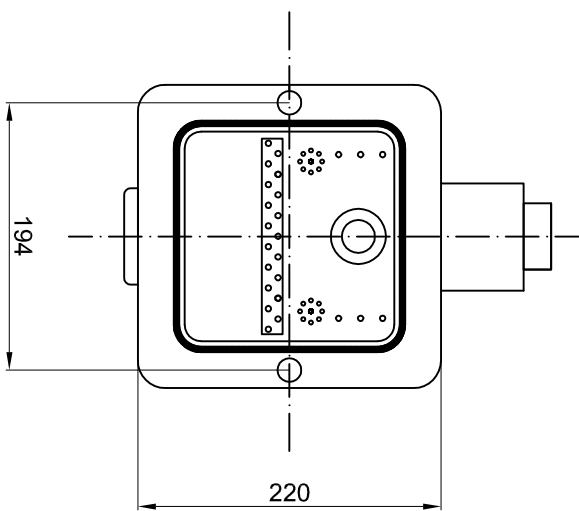

ECOMAT30 Pellet burner

*Assembly hole
dimensions*