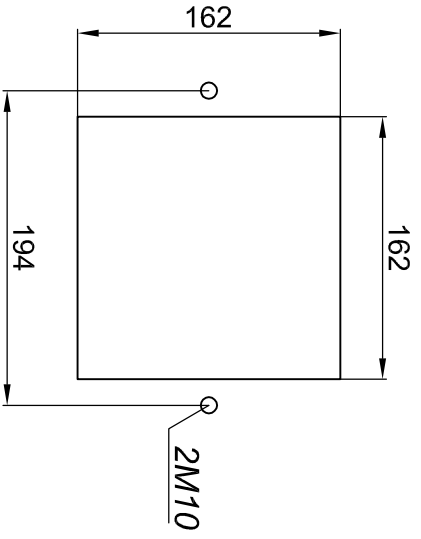

*Assembly hole
dimensions*

ECOMAT 40 Pellet burner