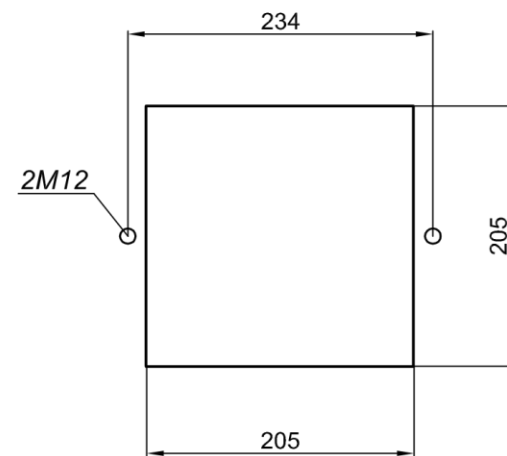

Assembly hole dimensions

ECOMAT 70 Pellet burner